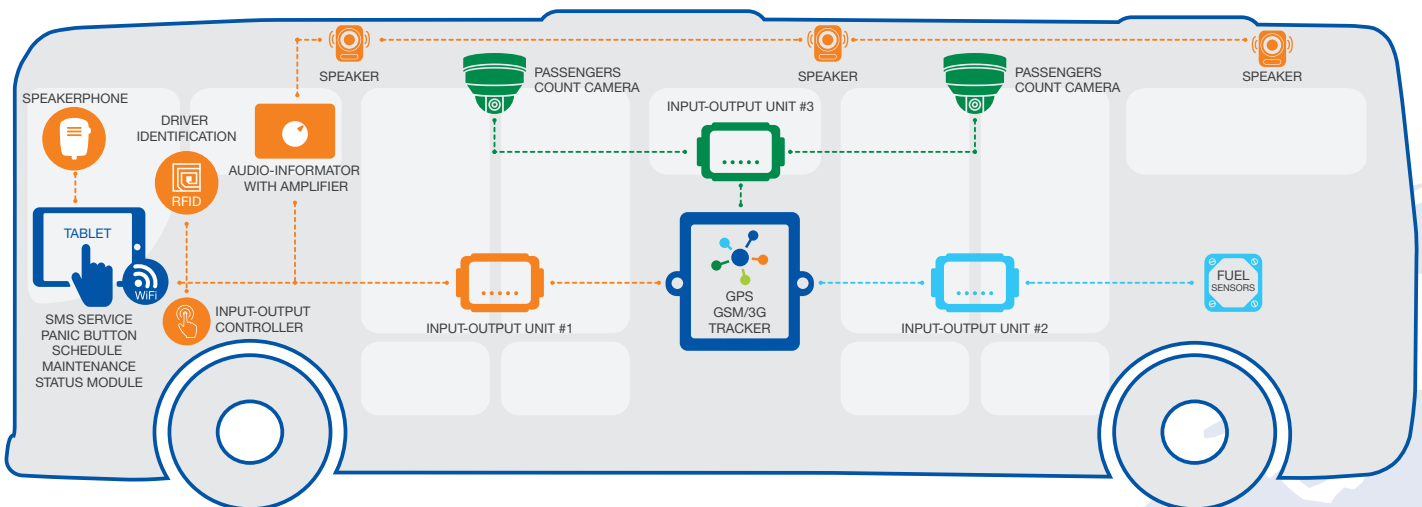

**DRIVER
IDENTIFICATION**

**FUEL
CONSUMPTION**

**ANY SENSORS
CONNECTION**

BITREK CONNECT – is the unique GPS-tracking system which allows to connect unlimited quantity of additional sensors and equipment via CAN interface.

BITREK CONNECT determines the coordinates, speed, distance, and obtains data from any additional equipment and sensors and sends all the information to server via GPRS or 3G (optional).

- ✔ The device provides high-quality tracking, ignition control, fuel level sensors and other peripherals.
- ✔ Supports direct connection to CAN bus of the vehicle via FMS-protocol.
- ✔ Built-in battery allows to operate up to 12 hours without the external power.
- ✔ Device stores up to 65000 records (several weeks) in offline mode without the GSM coverage and automatically uploads them to server when GSM appears.
- ✔ Compact size and protected power circuit allows device to be used in hazardous and harsh environment.
- ✔ The case is made of fiberglass-reinforced and provides IP65 protection.
- ✔ The device is equipped with a hermetic connector for industrial usage with the highest protection IP68.
- ✔ Able to connect additional equipment (sensors) through the protected circuit.
- ✔ Supports FOTA (firmware-over-the-air) - remote firmware upload and setting adjustments.
- ✔ Device has open protocol and is compatible with many popular software.

BITREK CONNECT FOR COMBINE

BITREK CONNECT FOR TRACTOR

BITREK CONNECT FOR FUEL TRUCK

BITREK CONNECT FOR PASSENGER BUS

Here only a few typical kits of BITREK CONNECT are shown. System can have special configuration for any kinds of transport:

- taxi
- construction machinery
- trains
- agricultural machinery
- refrigerators
- cranes

We can upgrade BITREK CONNECT with any additional equipment according to your requests.

PERSONAL MANAGER

ABILITY TO CREATE UNIQUE DEVELOPMENTS AND IMPROVEMENTS