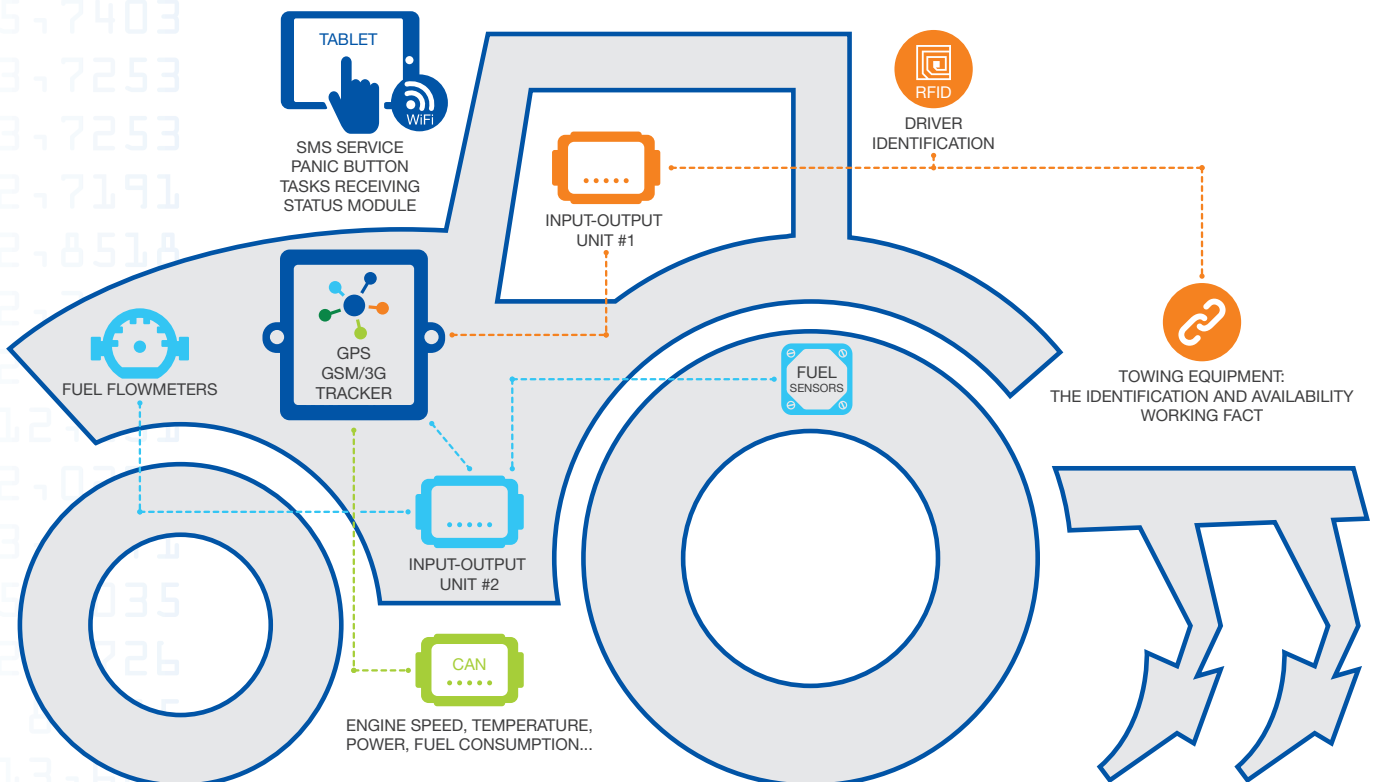

**DRIVER
IDENTIFICATION**

**FUEL
CONSUMPTION**

**ANY SENSORS
CONNECTION**

BITREK CONNECT – is the unique GPS-tracking system which allows to connect unlimited quantity of additional sensors and equipment via CAN interface.

BITREK CONNECT determines the coordinates, speed, distance, and obtains data from any additional equipment and sensors and sends all the information to server via GPRS or 3G (optional).

- ✔ The device provides high-quality tracking, ignition control, fuel level sensors and other peripherals.
- ✔ Supports direct connection to CAN bus of the vehicle via FMS-protocol.
- ✔ Built-in battery allows to operate up to 12 hours without the external power.
- ✔ Device stores up to 65000 records (several weeks) in offline mode without the GSM coverage and automatically uploads them to server when GSM appears.
- ✔ Compact size and protected power circuit allows device to be used in hazardous and harsh environment.
- ✔ The case is made of fiberglass-reinforced and provides IP65 protection.
- ✔ The device is equipped with a hermetic connector for industrial usage with the highest protection IP68.
- ✔ Able to connect additional equipment (sensors) through the protected circuit.
- ✔ Supports FOTA (firmware-over-the-air) - remote firmware upload and setting adjustments.
- ✔ Device has open protocol and is compatible with many popular software.

BITREK CONNECT FOR COMBINE

BITREK CONNECT FOR TRACTOR

BITREK CONNECT FOR FUEL TRUCK

BITREK CONNECT FOR PASSENGER BUS

Here only a few typical kits of BITREK CONNECT are shown. System can have special configuration for any kinds of transport: