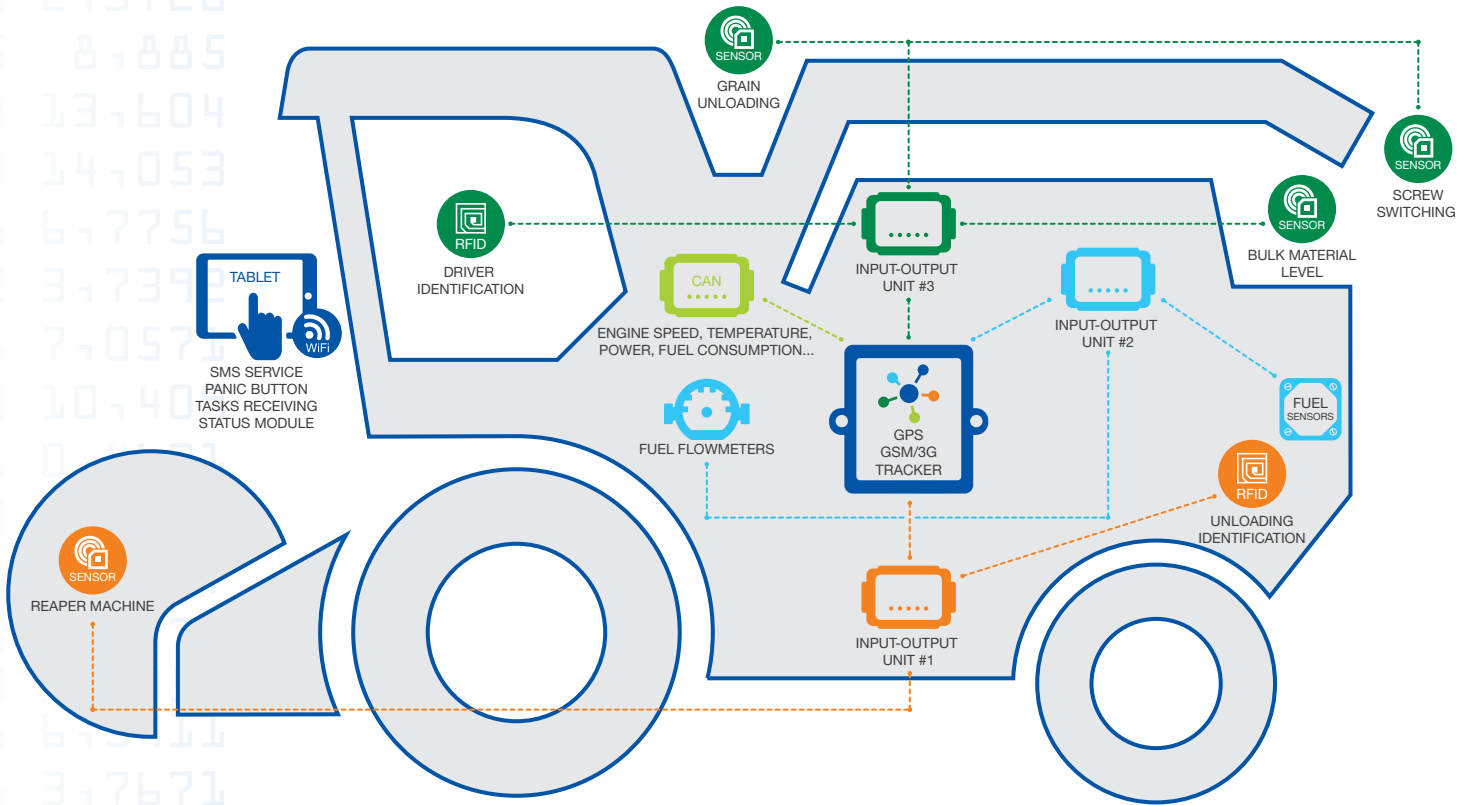

**DRIVER
IDENTIFICATION**

**FUEL
CONSUMPTION**

**ANY SENSORS
CONNECTION**

BITREK CONNECT – is the unique GPS-tracking system which allows to connect unlimited quantity of additional sensors and equipment via CAN interface.

BITREK CONNECT determines the coordinates, speed, distance, and obtains data from any additional equipment and sensors and sends all the information to server via GPRS or 3G (optional).

- ✔ The device provides high-quality tracking, ignition control, fuel level sensors and other peripherals.
- ✔ Supports direct connection to CAN bus of the vehicle via FMS-protocol.
- ✔ Built-in battery allows to operate up to 12 hours without the external power.
- ✔ Device stores up to 65000 records (several weeks) in offline mode without the GSM coverage and automatically uploads them to server when GSM appears.
- ✔ Compact size and protected power circuit allows device to be used in hazardous and harsh environment.
- ✔ The case is made of fiberglass-reinforced and provides IP65 protection.
- ✔ The device is equipped with a hermetic connector for industrial usage with the highest protection IP68.
- ✔ Able to connect additional equipment (sensors) through the protected circuit.
- ✔ Supports FOTA (firmware-over-the-air) - remote firmware upload and setting adjustments.
- ✔ Device has open protocol and is compatible with many popular software.

BITREK CONNECT FOR COMBINE

BITREK CONNECT FOR TRACTOR

BITREK CONNECT FOR FUEL TRUCK

BITREK CONNECT FOR PASSENGER BUS

Here only a few typical kits of BITREK CONNECT are shown. System can have special configuration for any kinds of transport:

- taxi
- construction machinery
- trains
- agricultural machinery
- refrigerators
- cranes

We can upgrade BITREK CONNECT with any additional equipment according to your requests.

PERSONAL MANAGER

ABILITY TO CREATE UNIQUE DEVELOPMENTS AND IMPROVEMENTS