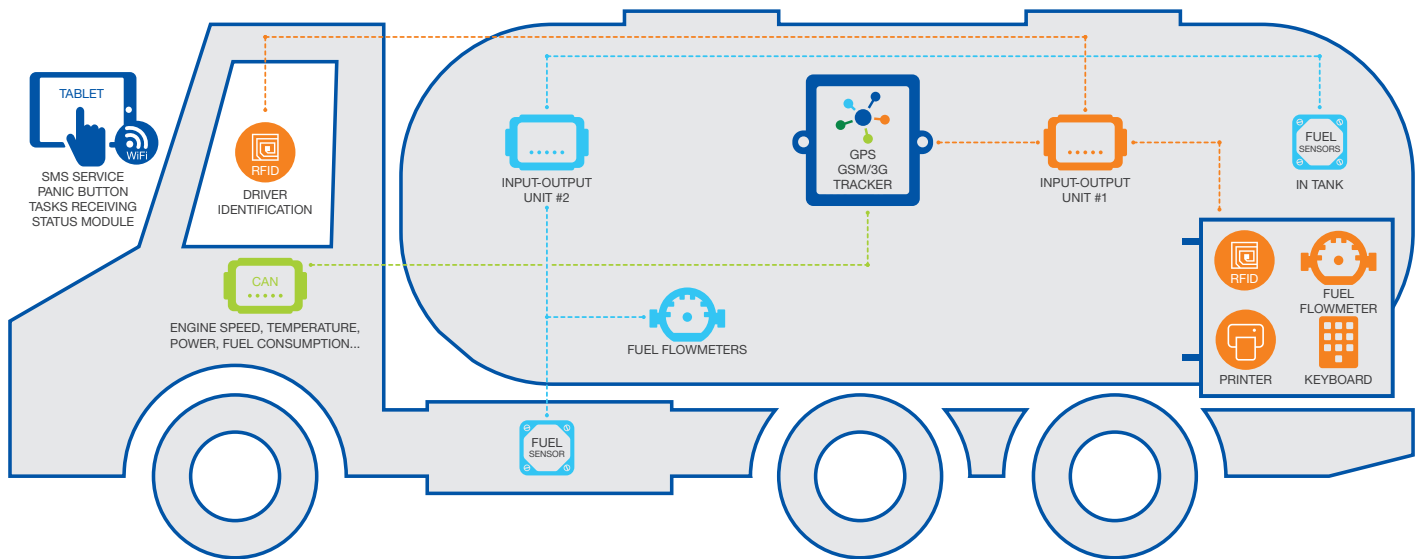

**DRIVER
IDENTIFICATION**

**FUEL
CONSUMPTION**

**ANY SENSORS
CONNECTION**

BITREK CONNECT – is the unique GPS-tracking system which allows to connect unlimited quantity of additional sensors and equipment via CAN interface.

BITREK CONNECT determines the coordinates, speed, distance, and obtains data from any additional equipment and sensors and sends all the information to server via GPRS or 3G (optional).

- ✔ The device provides high-quality tracking, ignition control, fuel level sensors and other peripherals.
- ✔ Supports direct connection to CAN bus of the vehicle via FMS-protocol.
- ✔ Built-in battery allows to operate up to 12 hours without the external power.
- ✔ Device stores up to 65000 records (several weeks) in offline mode without the GSM coverage and automatically uploads them to server when GSM appears.
- ✔ Compact size and protected power circuit allows device to be used in hazardous and harsh environment.
- ✔ The case is made of fiberglass-reinforced and provides IP65 protection.
- ✔ The device is equipped with a hermetic connector for industrial usage with the highest protection IP68.
- ✔ Able to connect additional equipment (sensors) through the protected circuit.
- ✔ Supports FOTA (firmware-over-the-air) - remote firmware upload and setting adjustments.
- ✔ Device has open protocol and is compatible with many popular software.

BITREK CONNECT FOR COMBINE

BITREK CONNECT FOR TRACTOR

BITREK CONNECT FOR FUEL TRUCK

BITREK CONNECT FOR PASSENGER BUS

Here only a few typical kits of BITREK CONNECT are shown. System can have special configuration for any kinds of transport: